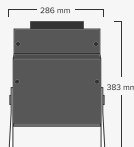

Small Footprint

Perfect for any home, office or professional environment